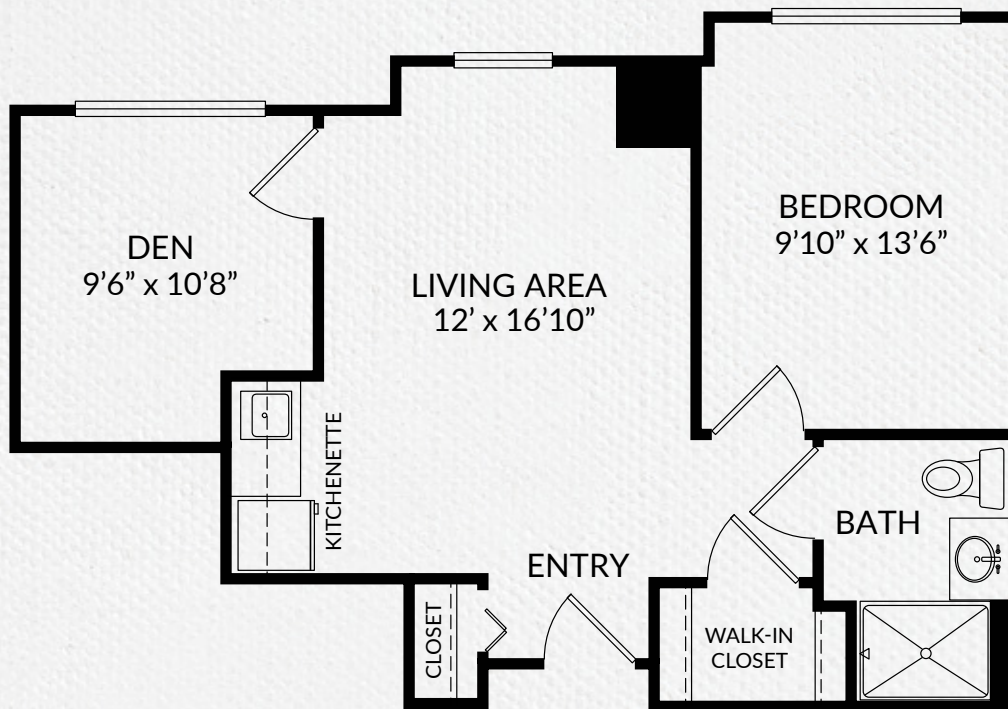

Montage Ridge

SENIOR LIVING
by generations

THE WELLINGTON
ONE BEDROOM W/DEN
APPROX. 572 SQ.FT.