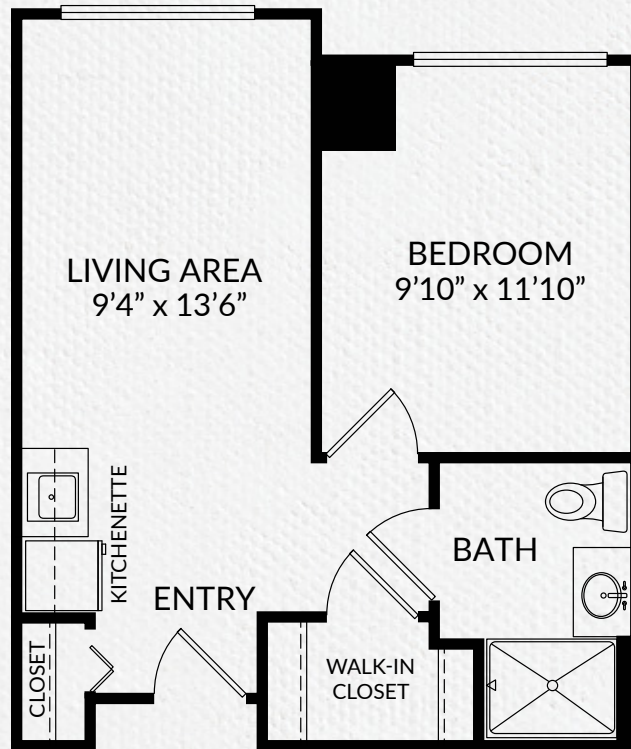

Montage Ridge

SENIOR LIVING
by generations

THE SOMERSET
ONE BEDROOM
APPROX. 443 SQ.FT.