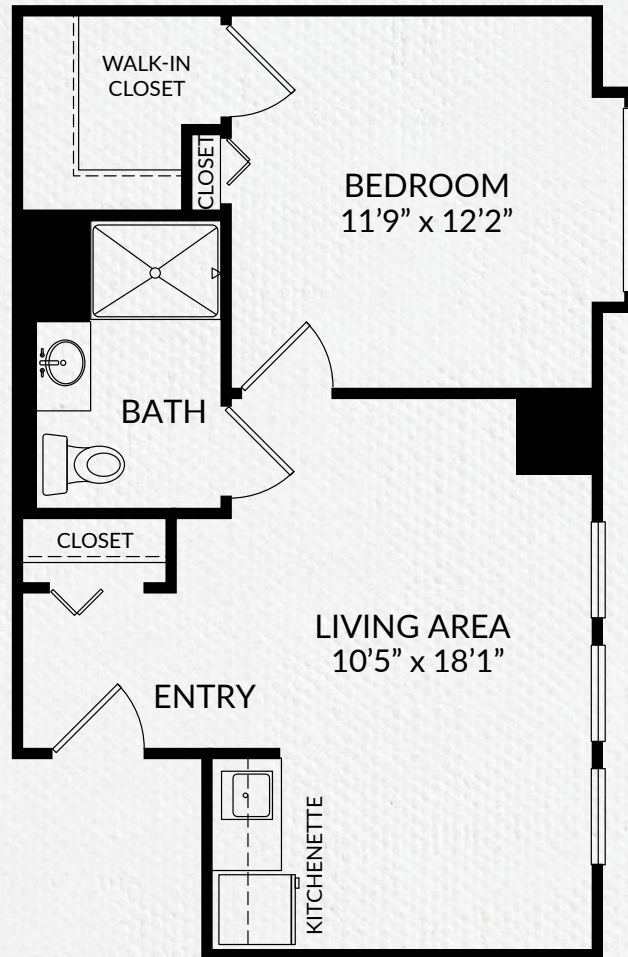

Montage Ridge

SENIOR LIVING
by generations

THE BRISTOL
ONE BEDROOM
APPROX. 572 SQ.FT.