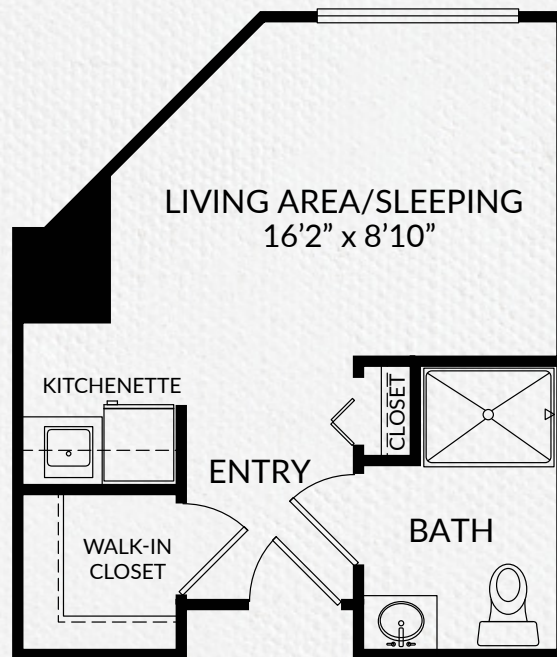

Montage Ridge

SENIOR LIVING
by generations

THE YORK
SMALL STUDIO
APPROX. 298 SQ.FT.